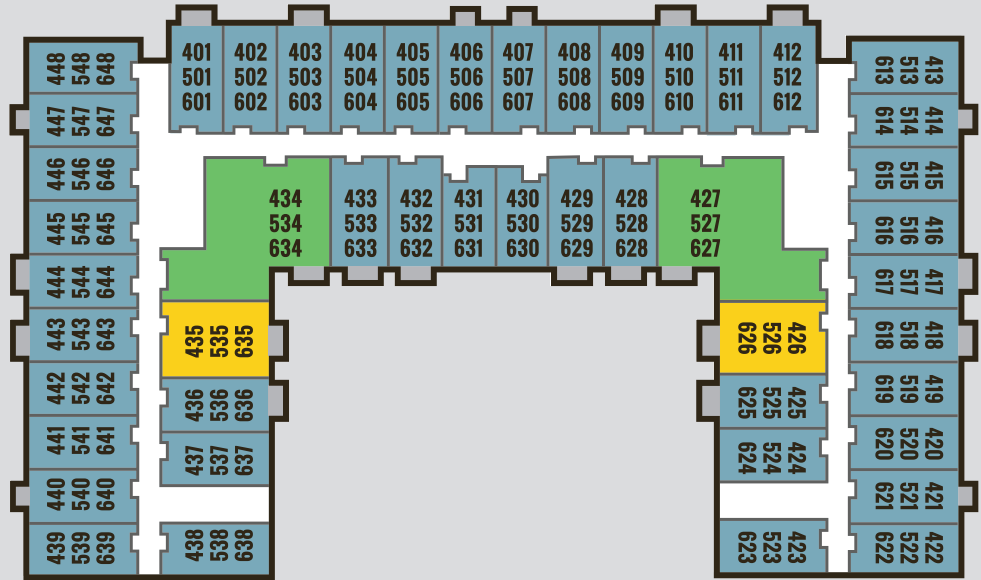

LEVELS 4 - 6

SITE PLAN

Legend

- STUDIO
- ONE BEDROOM
- TWO BEDROOM

LEVEL 3